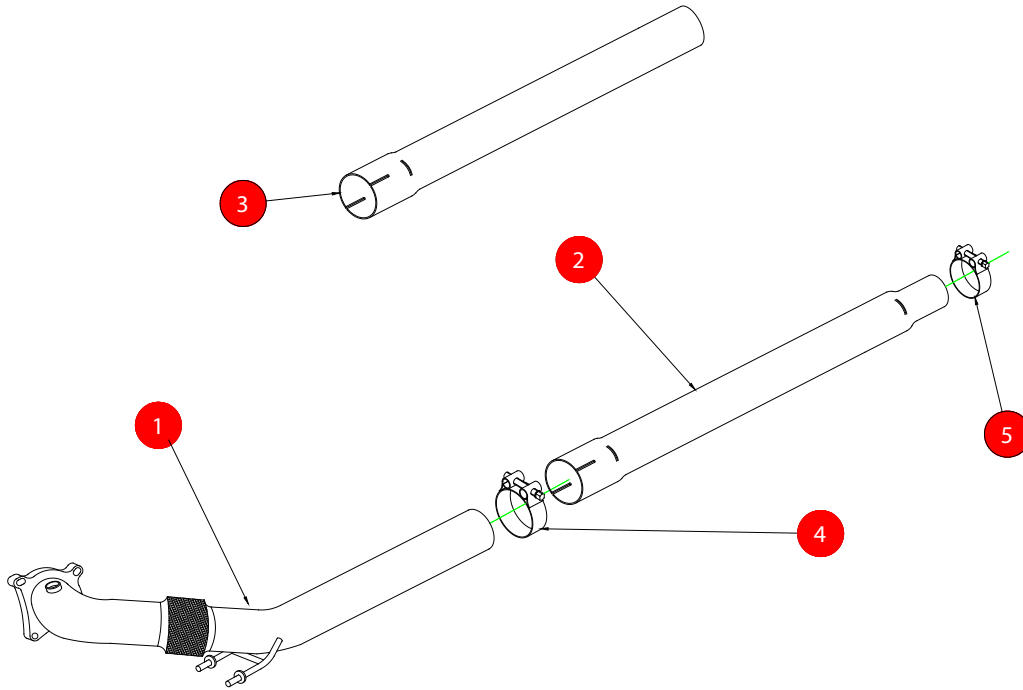

FITTING INSTRUCTIONS

[]

CAR	Volkswagen Golf Mk6 Gti 2.0Tsi	PART NO.	SVWC036
YEAR	2009-2013	FIT KITS	021 FK
NOTES	Where not supplied use original fittings	FEATURES	Pipe diameter:- 76mm/3"

NO.	PART NO.	DESCRIPTION	QTY
1	593VW	Turbo Downpipe De-cat	1
2	592VW	Link Pipe (TO CONNECT TO O.E)	1
3	586VW	Link Pipe (TO CONNECT TO SCORPION SVW036 or SVWS036 use instead of 592VW)	1
Fit Kit			
4	Z016.10062	Heavy Duty Clamp 79.2mm	1
5	Z016.10001	59-63mm Clamp	1

CLASSIFICATION	Motorsport Use Only
HOMOLOGATED	No
DATE	12/07/12
ISSUE	02
AUTHORISED	T.ROWLEY

NOTE: ENSURE SCORPION SYSTEM IS CLEAR OF MOVING PARTS AND ALL ORIGINAL FUNCTIONS WORK CORRECTLY.

Checked By _____